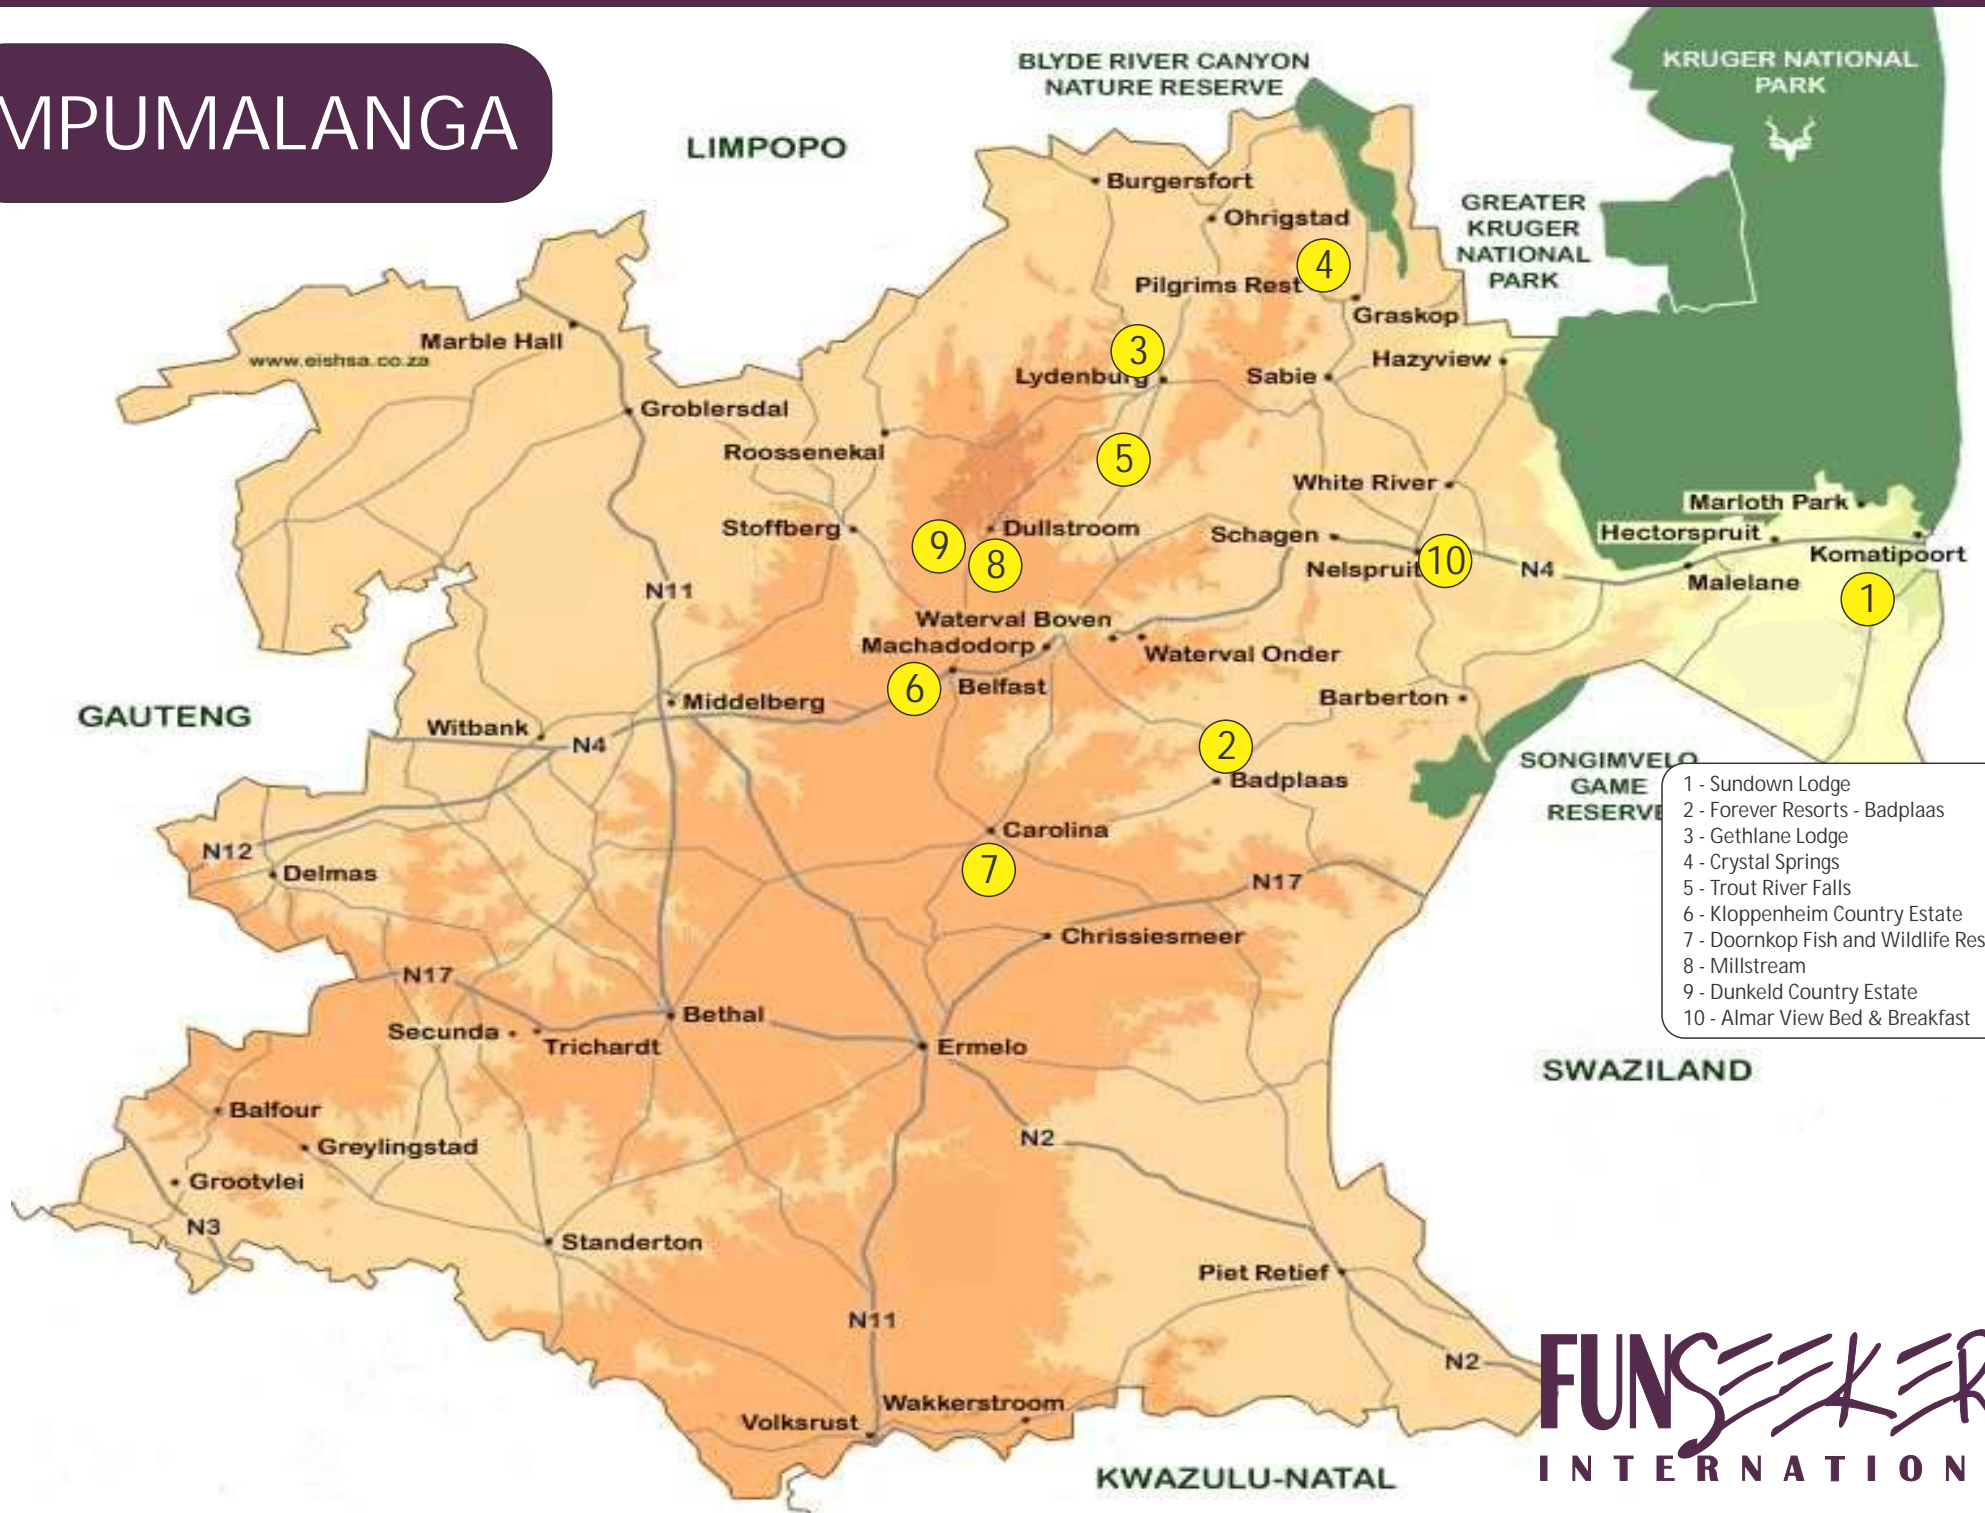

# MPUMALANGA

- 1 - Sundown Lodge
- 2 - Forever Resorts - Badplaas
- 3 - Gethlane Lodge
- 4 - Crystal Springs
- 5 - Trout River Falls
- 6 - Kloppenheim Country Estate
- 7 - Doornkop Fish and Wildlife Reserve
- 8 - Millstream
- 9 - Dunkeld Country Estate
- 10 - Almar View Bed & Breakfast